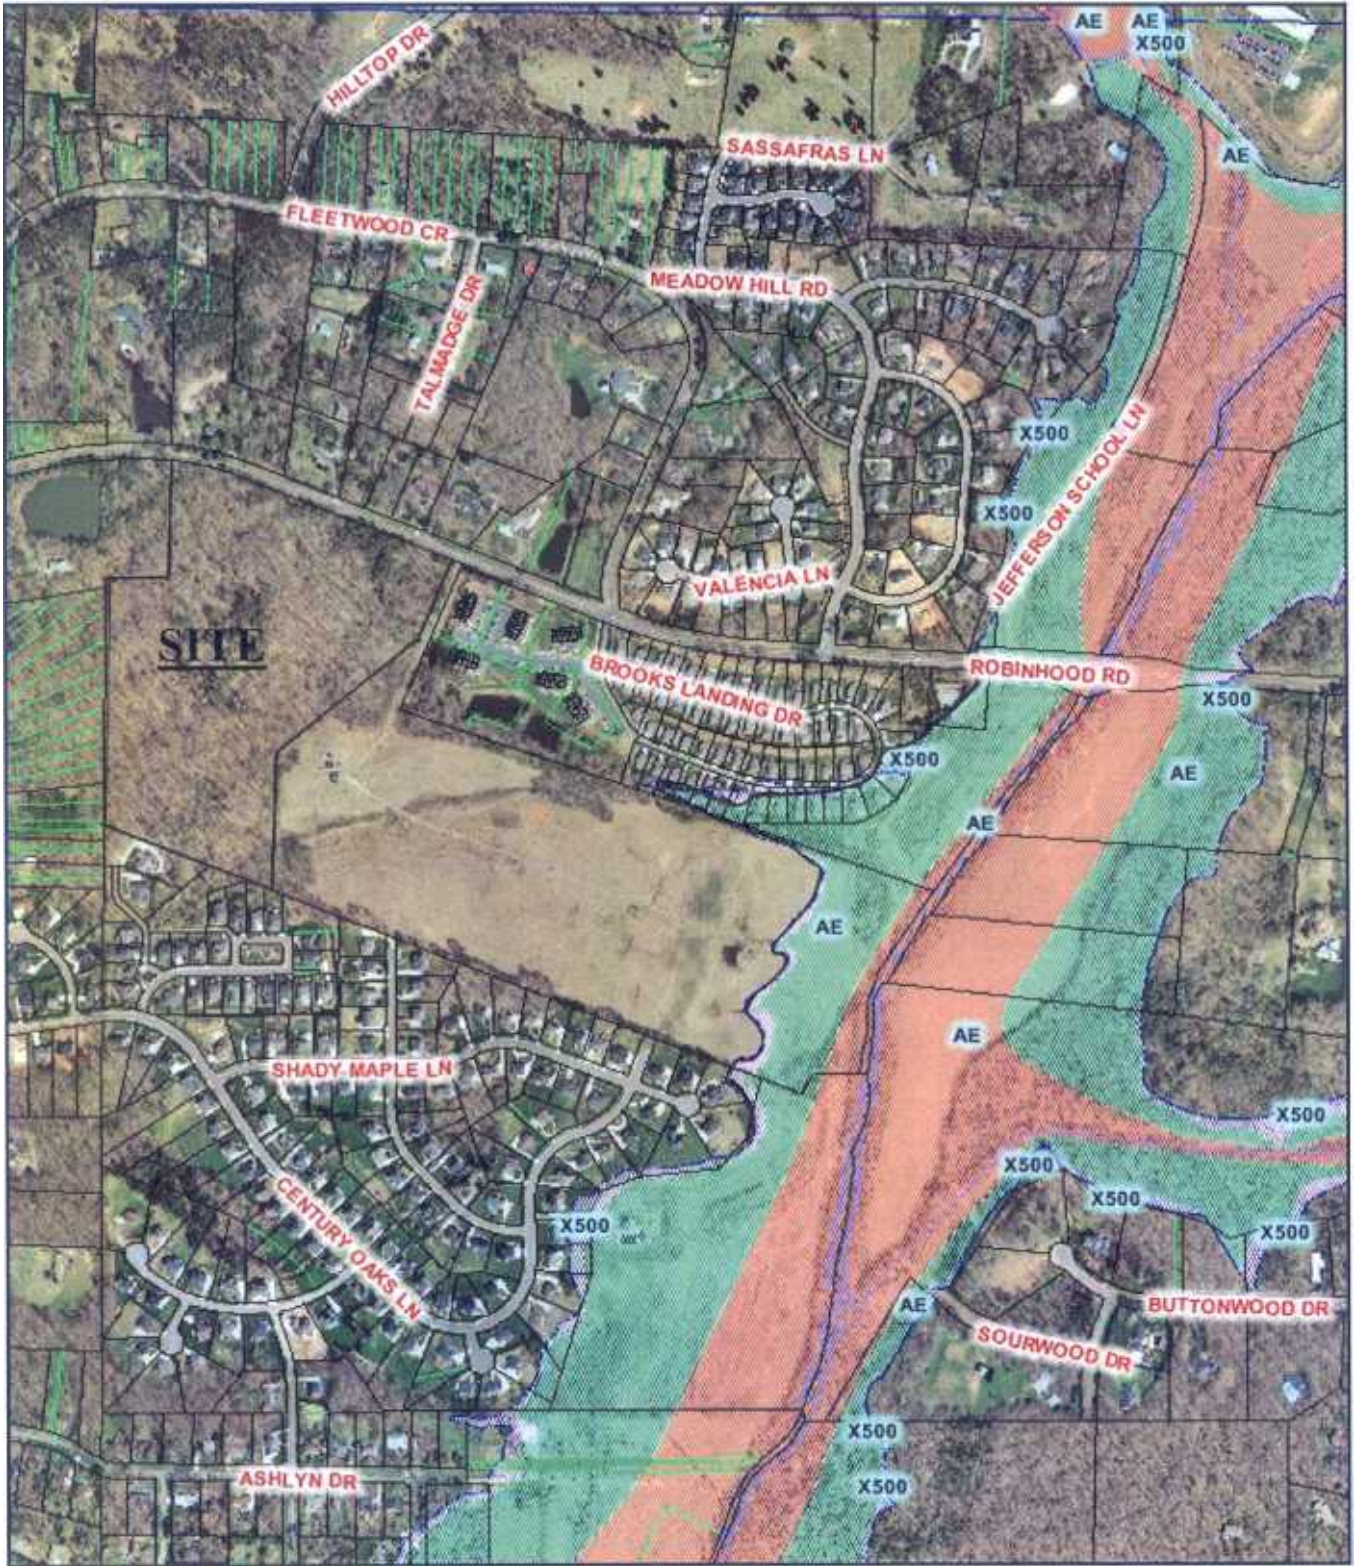

APPENDIX VI

Forsyth County, NC

Disclaimer: Forsyth County cannot guarantee the accuracy of this information, and the County hereby disclaims all warranties, including warranties as to the accuracy of this information.

Map Scale
1 inch = 701 feet

**WINSTON-SALEM RESIDENTIAL EXAMPLE MUDDY CREEK FLOODPLAIN
GEO-DATA EXPLORER**